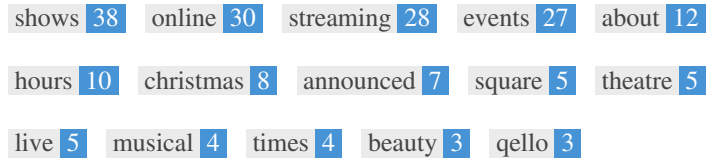

Keywords Cloud

This Keyword Cloud provides an insight into the frequency of keyword usage within the page.

It's important to carry out keyword research to get an understanding of the keywords that your audience is using. There are a number of keyword research tools available online to help you choose which keywords to target.

Keyword Consistency

Keywords	Freq	Title	Desc	<H>
shows	38	✓	✓	✗
online	30	✗	✓	✓
streaming	28	✗	✗	✓
events	27	✗	✗	✓
about	12	✗	✗	✗
hours	10	✗	✗	✗
christmas	8	✗	✗	✓
announced	7	✗	✗	✗
square	5	✗	✗	✓
theatre	5	✓	✓	✓
live	5	✓	✓	✓
musical	4	✗	✗	✓
times	4	✗	✗	✓
beauty	3	✗	✗	✓
qello	3	✗	✗	✓

This table highlights the importance of being consistent with your use of keywords.

To improve the chance of ranking well in search results for a specific keyword, make sure you include it in some or all of the following: page URL, page content, title tag, meta description, header tags, image alt attributes, internal link anchor text and backlink anchor text.